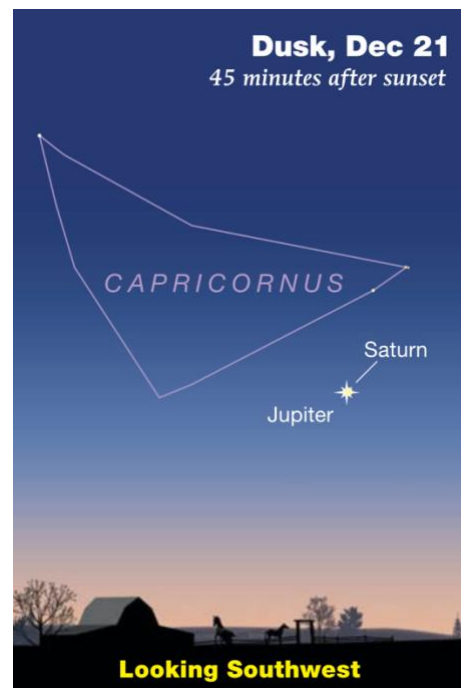

Current and Future Jupiter Saturn Conjunctions

The first exact Saturn Jupiter conjunction in 20 years is exact on December 21, 2020 featuring Aquarius for the first time in 615 years. This pattern varies slightly from sign to sign but what we can see in the table below is it seems to always be more than 600 years for each sign to show up again and Jupiter and Saturn tend to come together every 60 years in that sign for a total of 3 expressions every 600 years or so.

There is usually only one conjunction of Jupiter and Saturn when they do come together but sometimes there are two or three conjunctions over about a year.