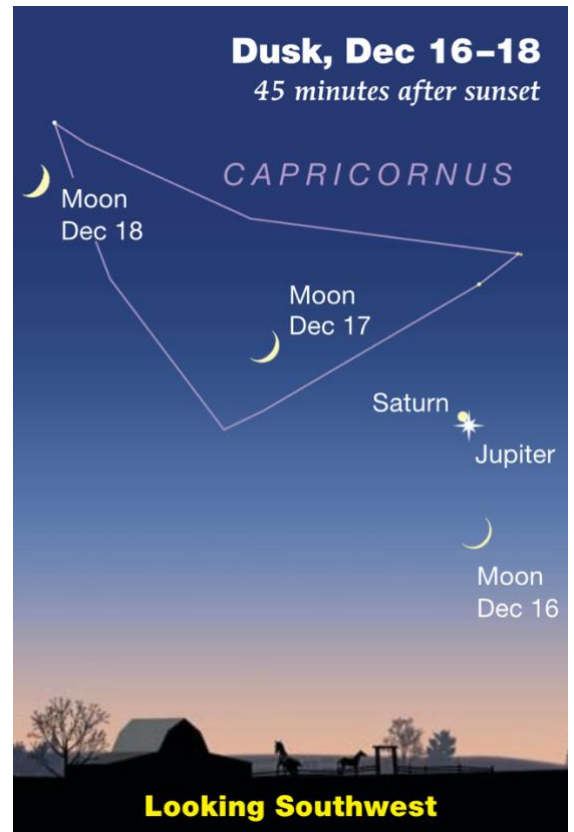

Any planet in Aquarius values freedom, especially the freedom to think in ways that are revolutionary promoting evolutionary possibilities. With this in mind remember to question everything and feel into your own truth of what is real.

With the Aquarian focus it is time to actively consider implementing Universal Love as the most sustainable way for us to navigate these uncertain times. From a universal visionary perspective Love is the Answer. ❤️

What we are seeing from many of those who are governing our world (mostly in the shadows) is how the love of power is their guiding principle. Those caught up in gaining power over others don't know - or choose to remember - that it is the power of love that transforms everything in the blink of an eye!

But we know - so if enough of us use the power of love as our guiding principle we WILL transform this world more quickly than we may have imagined.

Questions to be with are:

- **How can I love as much as possible in every moment even in the most challenging times?**
- **How can I stay attuned to the high vibrational energy of Love no matter what is happening in my outer world?**
- **What would it take to dismantle the old limiting structures and create new, innovative, expansive structures where we are all free to express what is ours to express, be what is ours to be, live what is ours to live?**

**We are only limited by our thoughts,
beliefs, and imagination!**